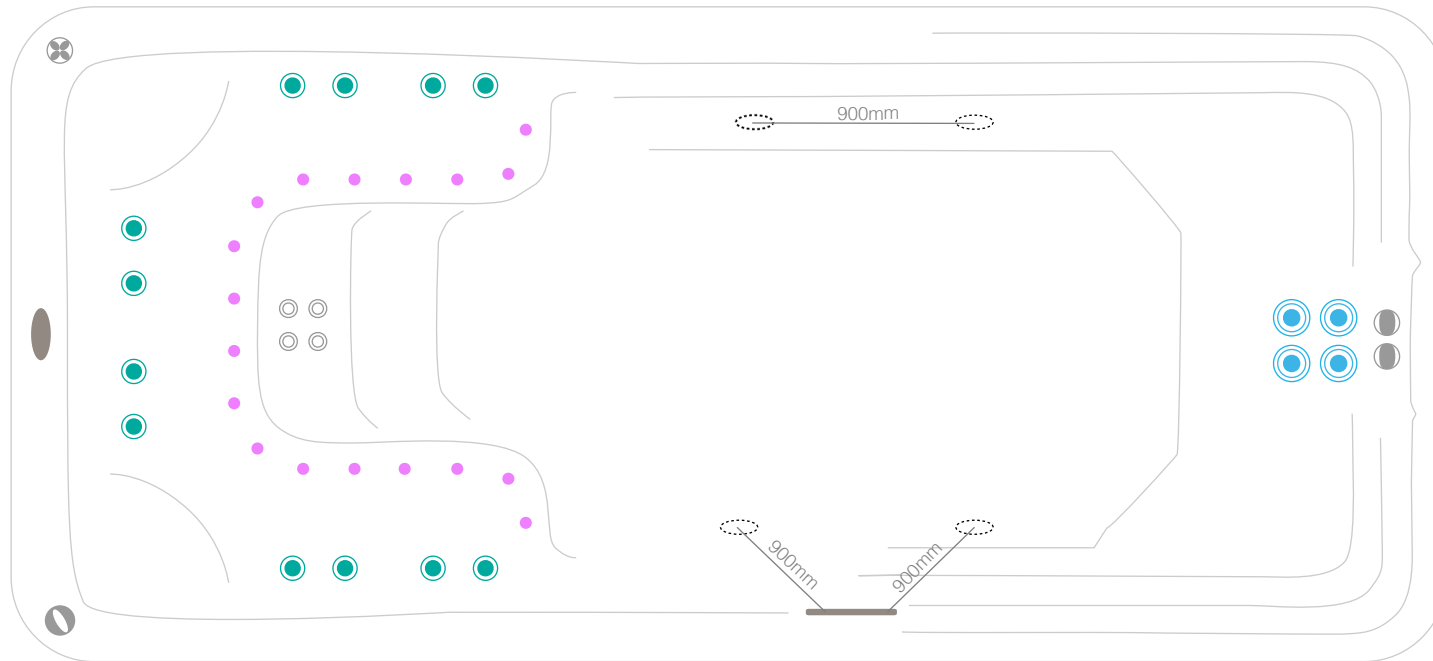

# myWatersedge5.0mCLASSIC 34jets

technical specifications : 2021\_03  
4965 x 2290 x 1320

-  500 series jet
-  400 series jet
-  300 series jet
-  200 series jet
-  volcano jet
-  7" cohuna jet
-  swim jet
-  neck jet
-  air massage jet
-  large divertor control
-  small on/off control
-  air control
-  aromatherapy canister
-  touchpad control
-  filter box
-  safety suction
-  water return jet
-  water spout

# myWatersedge5.0mCLASSIC 34jets

technical specifications : 2021\_03  
4965 x 2290 x 1320