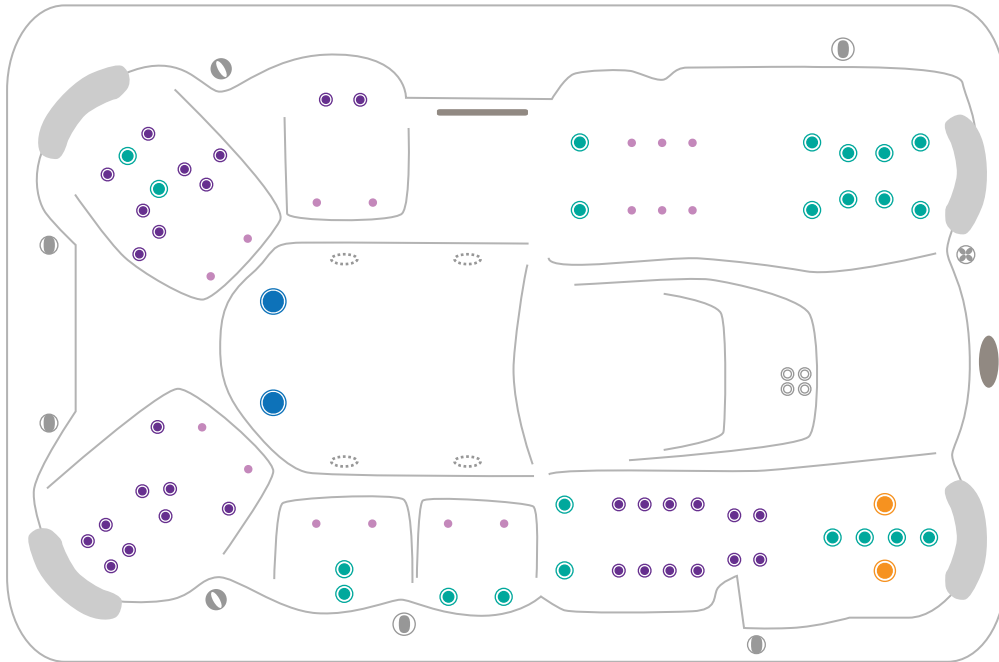

myTeam73CLASSIC

technical specifications : 2021_03
3475 x 2285 x 1100

-  500 series jet
-  400 series jet
-  300 series jet
-  200 series jet
-  volcano jet
-  7" cohuna jet
-  swim jet
-  neck jet
-  air massage jet
-  large divertor control
-  small on/off control
-  air control
-  aromatherapy canister
-  touchpad control
-  filter box
-  safety suction
-  water return jet
-  water spout

technical specifications : 2021_03
3475 x 2285 x 1100