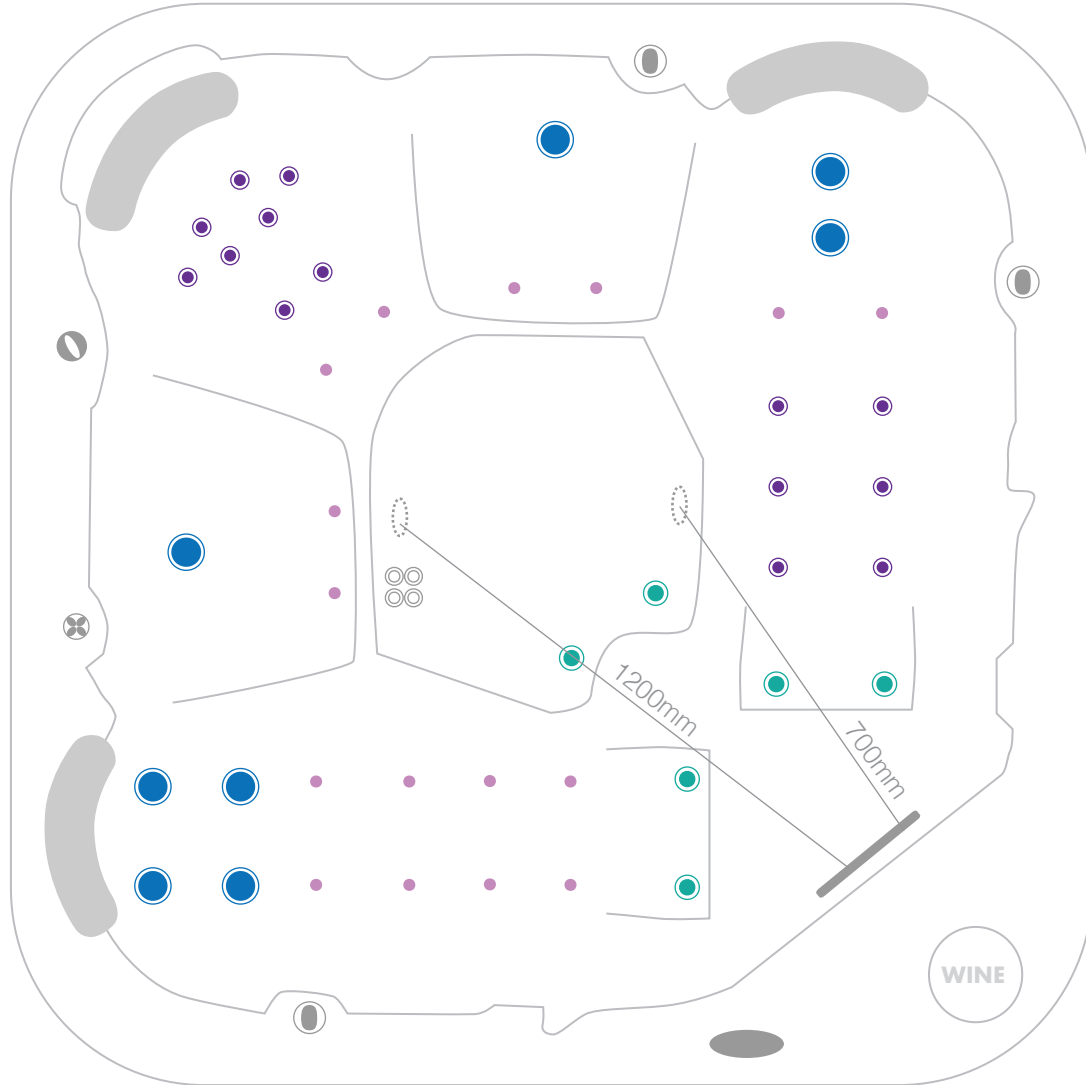

# myHome44CLASSIC

technical specifications : 2021\_03\_1  
2150 x 2150 x 890

Sapphire Spas comply with Australian Standard AS1926.3-2010

# myHome44CLASSIC

technical specifications : 2021\_03\_1  
2150 x 2150 x 890